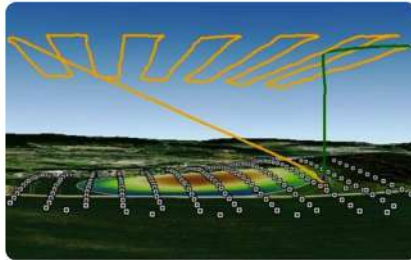

ENZO X

Enzo X is setting new standards in Indian drone technology, combining advanced safety, stability, and control to create an unmatched flight experience.

Enzo X stability and range

The Enzo X drone comes with its advanced three-axis gimbal, ensuring stable and clear visuals. It offers unmatched control, smooth footage, and ease of use for cinematic shots, aerial surveying, and adventure photography.

Route Planning

Streamline navigation with Automatic Path/Route Planning, enabling precise, efficient journeys through intelligent, pre-programmed paths for hassle-free operation.

360° Obstacle-Sensing Technology

Designed for easy takeoff and precise control

Lightweight 680g drone with 6 m/s ascent speed, ideal for fast, high-altitude shots, stable control, and agile maneuverability.

High-Altitude Drone for Extreme Weather and Harsh Environments

Engineered for demanding conditions, this high-altitude drone operates up to 6000 meters and withstands temperatures from -10°C to 50°C. With a top speed of 55 km/h.

Technical Specs

Aircraft

Three-axis mechanical self-stabilizing gimbal (Adjustable upto 110°)	True
Max Transmission Distance (Unobstructed, Free of Interference)	12KM (Roundtrip)
Max Wind Speed Resistance	12m/s (Level 6)
Max altitude	800M
Max flight time* (no wind)	40 min
Unfolded Size(L*W*H)	48*40*9CM
Max hovering time* (no wind)	35 min
Folded Size(L*W*H)	22*12*9CM
Wheelbase	55*55CM
Aircraft weight	680g
Max ascent speed	6M/S
Max descent speed	3.5M/S
Maximum service ceiling altitude	6000M
Max horizontal flight speed	55KM/H
Operating temperature range	-10°C ~ 50°C
Obstacle avoidance	True
Omnidirectional sensing system range	360°
Obstacle avoidance accurate measurement range	≤15-20M