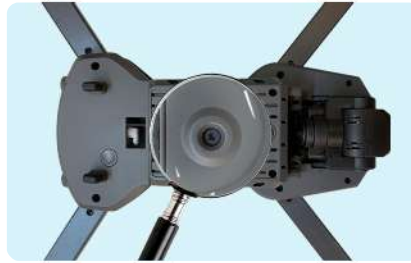

40min

Max flight time.

12m/sec

Resilience to winds.

800m

Max altitude

Dropping Mechanism

Featuring an inbuilt dropping mechanism, remotely controllable via the RC, for precise and convenient payload delivery during flight.

Gesture Recording

Capture moments effortlessly with Gesture Recording, enabling hands-free video and photo recording through simple, intuitive hand gestures.

Second Camera

Enhance perspective with a second camera located at the bottom of the aircraft, providing detailed ground views and improved flight precision.

Designed for easy takeoff and precise control

Lightweight 680g drone with 6 m/s ascent speed, ideal for fast, high-altitude shots, stable control, and agile maneuverability.

High-Altitude Drone for Extreme Weather and Harsh Environments